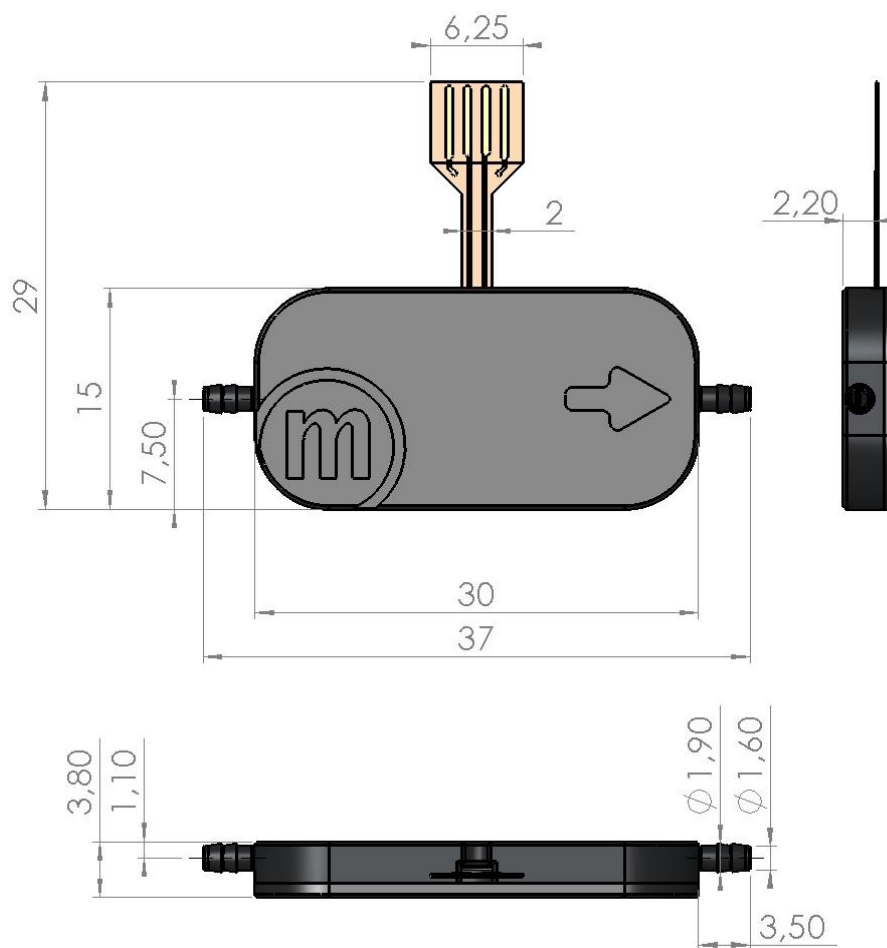

Additional Information

Dimensions of mp6

All dimensions are in mm.

All values are approximate and no guarantee of specific technical properties.

Changes in the course of technical progress are possible without notice.